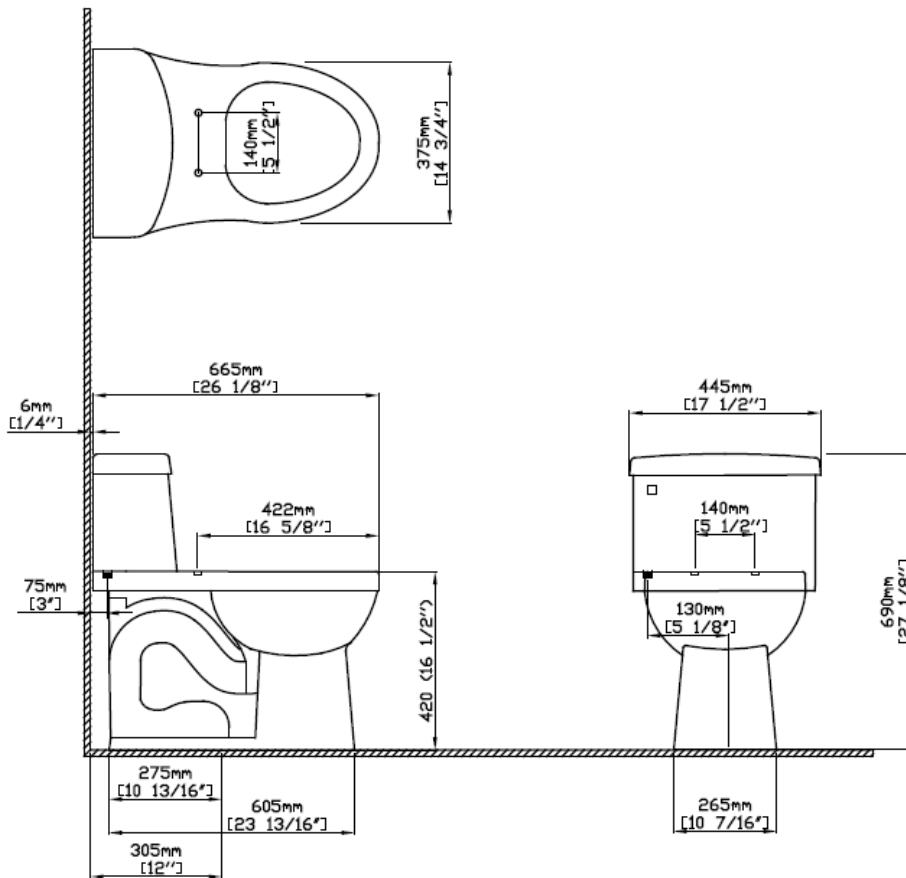

Chair-Height Round-Front Bowl & Tank 6116.213

Technical information:

Fixture		Included components:	
Configuration	1PC Round-Front bowl & tank	Bowl & Tank	6116.213.xx
Flushing volume	1.28 gpf / 4.8 lpf	Silent Close Seat	9400.480.xx
Passageway	2 1/8"	Valve Kit	9400.502.00
Seat post hole centers	5 1/2"	Trip Lever	9400.125.xx
Fixture		Weight	Bolt caps
Bowl & Tank	L 26 1/8" x W 14 3/4" x H 27 1/8"	74	9400.170.xx
			Tank lid
			6116.125.xx

Product diagram:

These measurements are subject of change or cancellation. No responsibility will be assumed for use of superseded or voided pages.